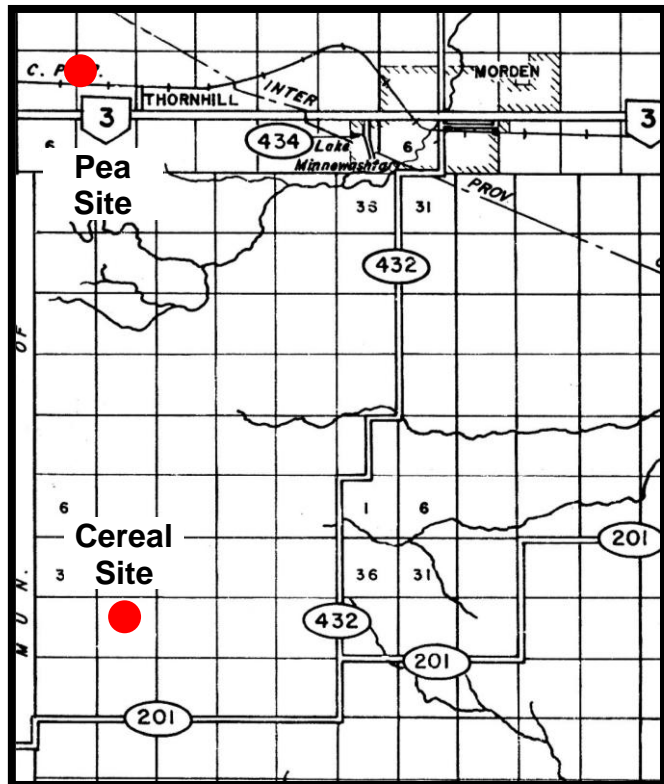

MANITOBA CROP VARIETY EVALUATION TRIALS (MCVET) 2011

Location: Thornhill ([Click on red dot to view detailed site layout](#))

- ❖ [Site Map – Cereal Site](#)
- ❖ [Site Map – Pea Site](#)

Directions:

Cereal Site: From the Thornhill intersection on Hwy 3, drive 8 miles south (there is a correction mile after the 1st mile). At the 8th mile, turn west for ½ mile, there will be a field approach and a row of trees on the south side of the road. Drive ½ mile south along the trees to the trial site.

Pea Site: From the Thornhill intersection on Hwy 3, drive 1 mile west. Turn north and continue for ¾ a mile. The plots are on the east side of the road.

If you have any questions regarding the MCVET plots please feel free to contact the appropriate person from the list below: