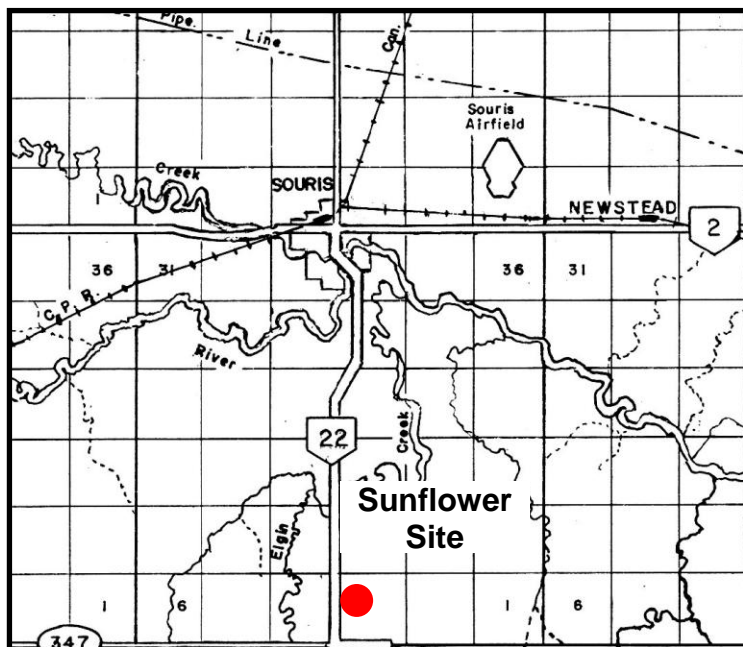

## MANITOBA CROP VARIETY EVALUATION TRIALS (MCVET) 2011

**Location: Minto** ([Click on red dot to view detailed site layout](#))

❖ [Site Map – Sunflower Site](#)

### Directions:

**Sunflower Site:** Travel south of Souris on Hwy 22 for 5 miles. Plots can be found on the east side of the road.

If you have any questions regarding the MCVET plots please feel free to contact the appropriate person from the list below: