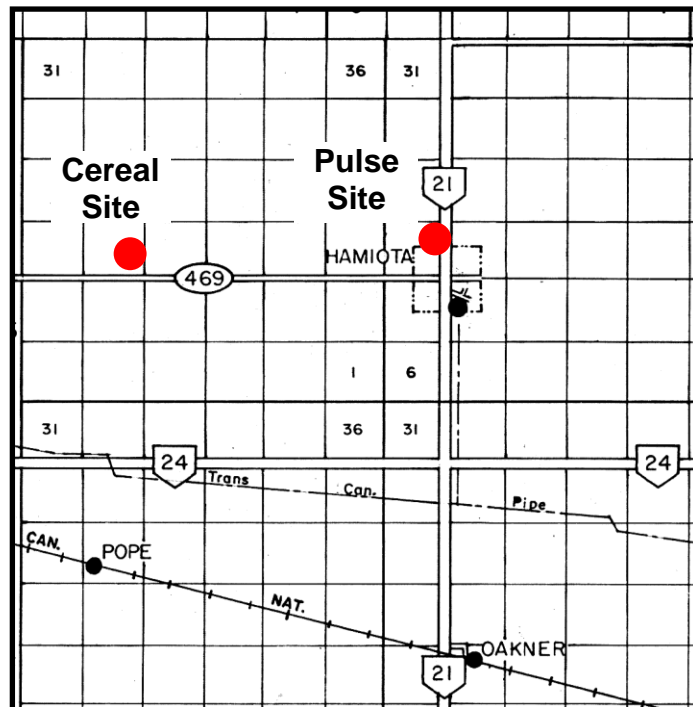

MANITOBA CROP VARIETY EVALUATION TRIALS (MCVET) 2011

Location: Hamiota ([Click on red dot to view detailed site layout](#))

❖ [Site Map – Cereal Site](#)

❖ [Site Map – Pulse Site](#)

Directions:

Cereal Site: Travel 5 miles west of Hamiota on Road 469. The plots are on the north side of the highway, on the south-west corner of the section.

Pulse Site: Travel 1/2 mile north of Hamiota on Hwy 21. The plots are on the west side of the highway, on the north-east corner of the section.

If you have any questions regarding the MCVET plots please feel free to contact the appropriate person from the list below: