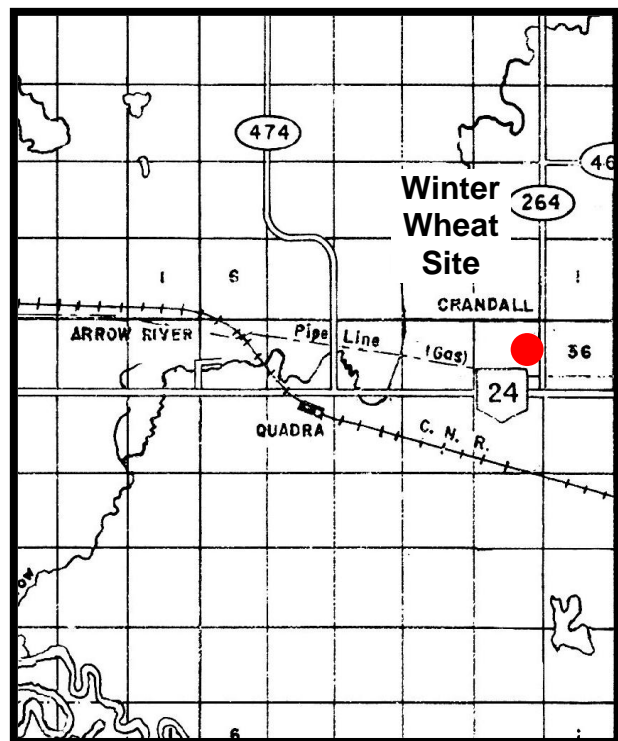

MANITOBA CROP VARIETY EVALUATION TRIALS (MCVET) 2011

Location: Crandall ([Click on red dot to view detailed site layout](#))

- ❖ [Site Map – Winter Wheat Site](#)

Directions:

Winter Wheat Site: Travel north towards Crandall off of Hwy 24 on Hwy 264 a half mile. Plots are on the west side of road. An approach is available for parking.