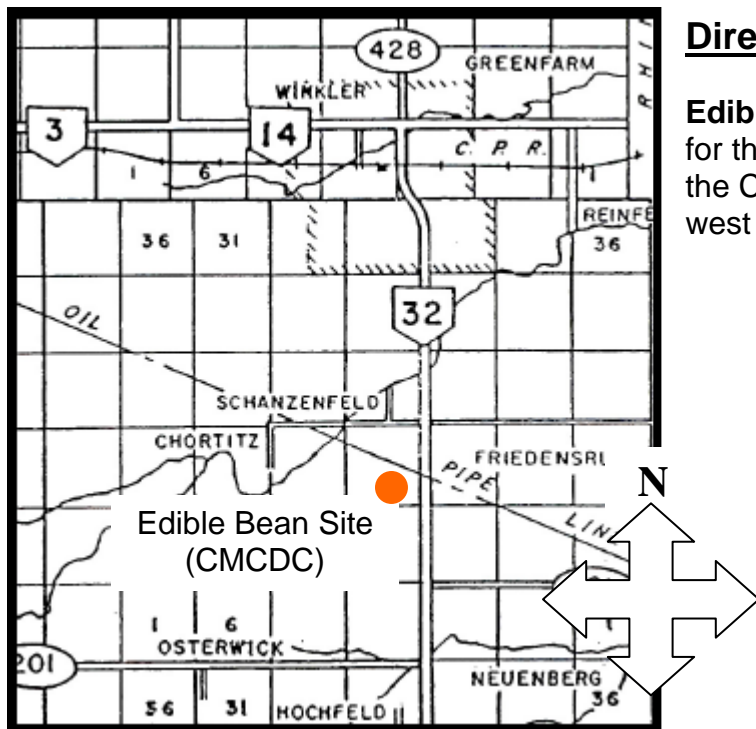

## MANITOBA CROP VARIETY EVALUATION TRIALS (MCVET) 2010

**Location: Winkler** ([click on red dot to to view detailed site layout](#))

❖ Site Map – Edible Bean

### Directions:

**Edible Bean Site:** 9 km south of junction of Hwy 14 and Hwy 32. Watch for the CMCDC sign. Follow the dirt road access west and then turn north to the CMCDC Compound. Bean trials are on the north side of the road, just west of the compound.