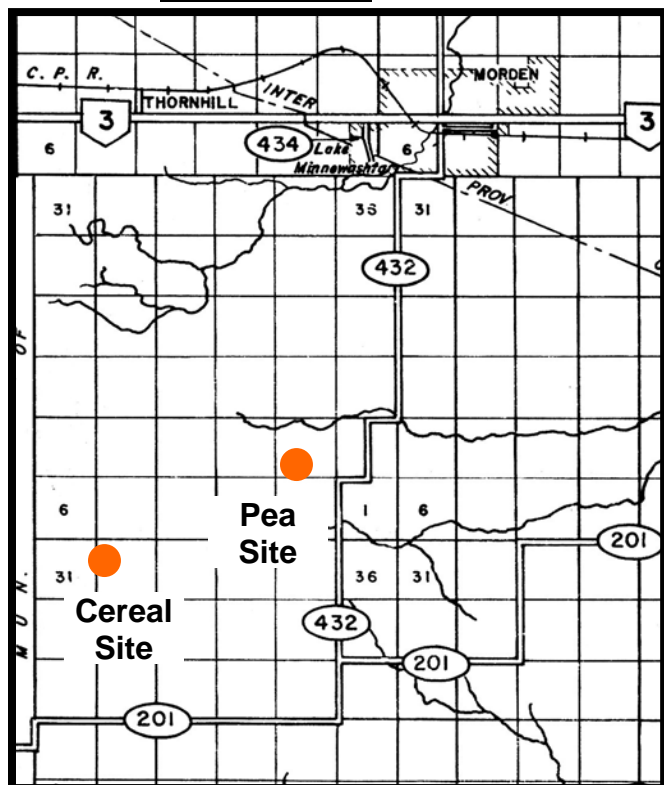

## MANITOBA CROP VARIETY EVALUATION TRIALS (MCVET) 2010

**Location: Thornhill** ([Click on orange dot to view detailed site layout](#))

❖ Site Map – Cereal/Narrow  
Row Bean Site

❖ Site Map – Pea Site

### Directions:

**Cereal Site:** Travel 5 miles west of Morden on Hwy #3, then turn south for 7 miles on Alexandria Dr. Travel 1 mile west on the gravel road. Then turn south onto the road. Access to the plots is located through the yard.

**Pea Site:** Travel south on the 432 headed for 3 miles. Turn right and travel west for 2 miles. At the Stanley Municipal Park, turn left. Travel south for 3 miles. The plots are located on the east side of the road, before the intersection.