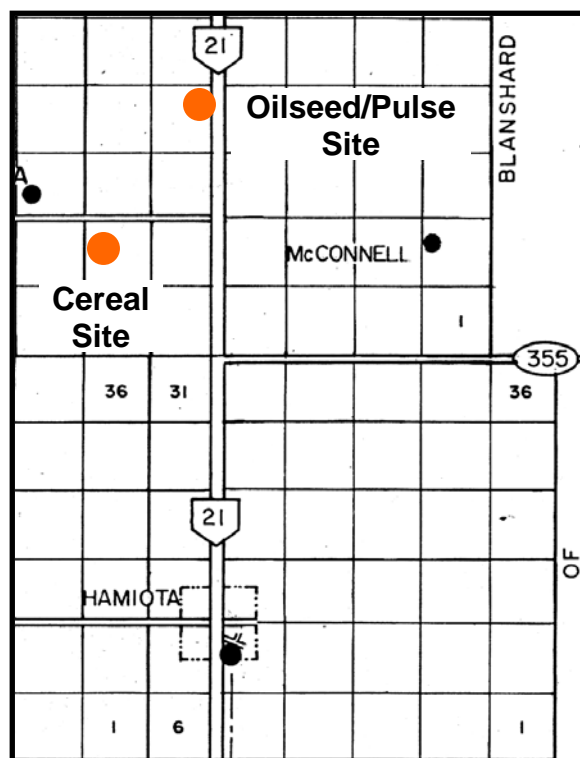

MANITOBA CROP VARIETY EVALUATION TRIALS (MCVET) 2010

Location: Hamiota ([Click on orange dot to view detailed site layout](#))

❖ [Site Map – Cereal Site](#)

❖ [Site Map – Oilseed/Pulse Site](#)

Directions:

Oilseed/Pulse Site: Travel 7½ miles north of Hamiota on Hwy 21. The plots are on the west side of the highway.

Cereal Site: Travel 6 miles north of Hamiota on Hwy 21. Turn left and travel 2 miles west on 355. Then turn left and travel south for ¼ mile. The plots are on the east side of the road.