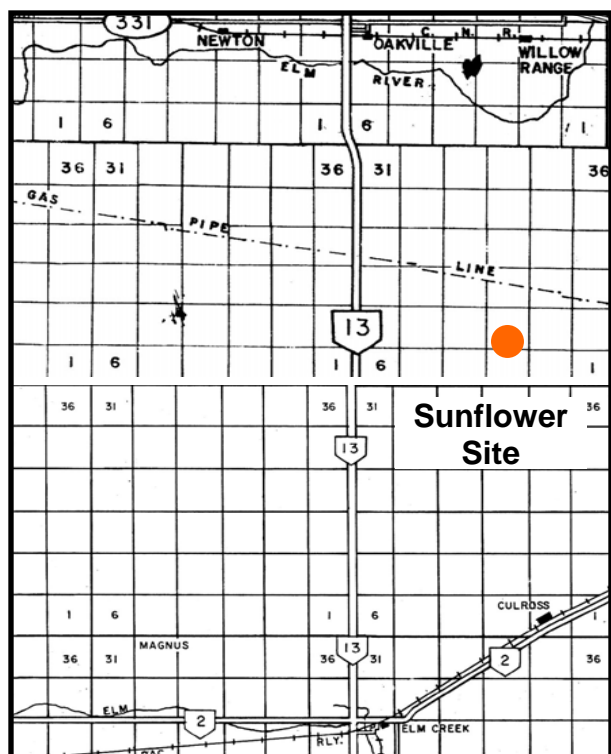

MANITOBA CROP VARIETY EVALUATION TRIALS (MCVET) 2010

Location: Elm Creek ([Click on orange dot to view detailed site layout](#))

❖ Site Map – Sunflower Site

Directions:

Sunflower Site: From the corner of Hwy #2 and Hwy #13 at Elm Creek, travel north on Hwy #13 for 9 miles. Turn right and travel east for 3 miles. The trial is located on the north side of the road by a yard site.