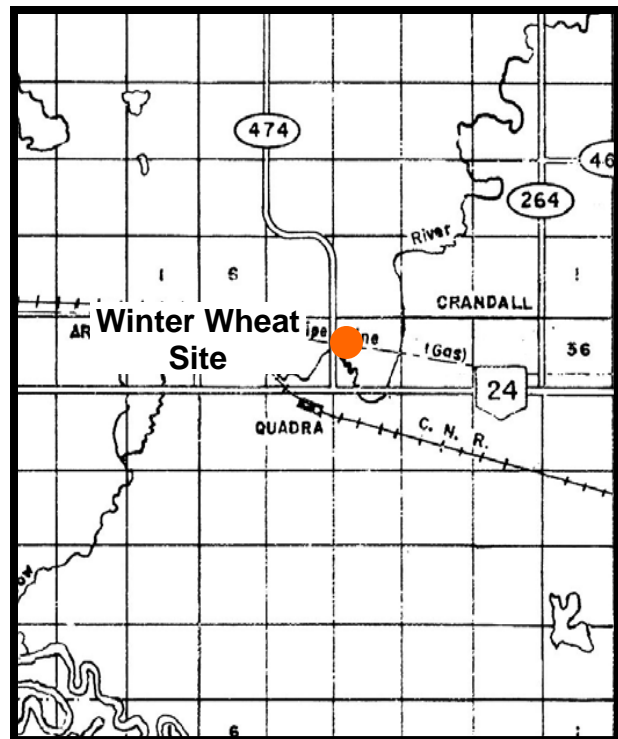

## MANITOBA CROP VARIETY EVALUATION TRIALS (MCVET) 2010

**Location: Crandall** ([Click on orange dot to view detailed site layout](#))

- ❖ [Site Map – Winter Wheat Site](#)

### Directions:

**Winter Wheat Site:** From the junction of Hwy #24 and Provincial Road #474, travel north for a ½ mile. Enter the approach on the east side of the road. The plots are 300m north-east of the approach.