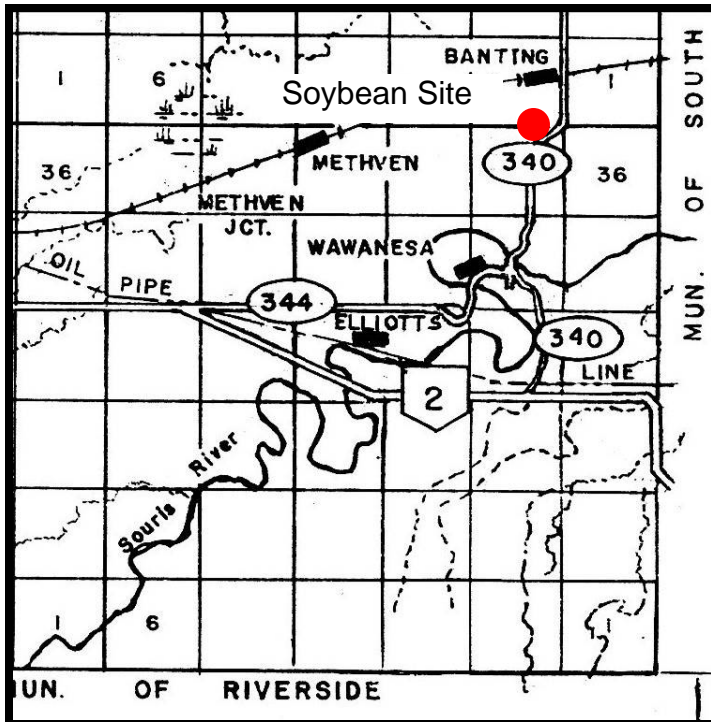

MANITOBA CROP VARIETY EVALUATION TRIALS (MCVET) 2009

Location: Wawanesa ([click on red dot to view detailed site layout](#))

❖ Site Map – Soybeans

Directions:

To view sites call **Scott Chalmers** at 204-522-3256 or **Scott Day** at 204-534-7633.

Soybean Site: From junction of Hwy 2 and Hwy 340 go north 3 miles, turn into the Ellis Seed Farm. The soybean plot is located closest to the highway on north side of lane.

If you have any questions regarding the MCVET plots please feel free to contact the appropriate person from the list below: