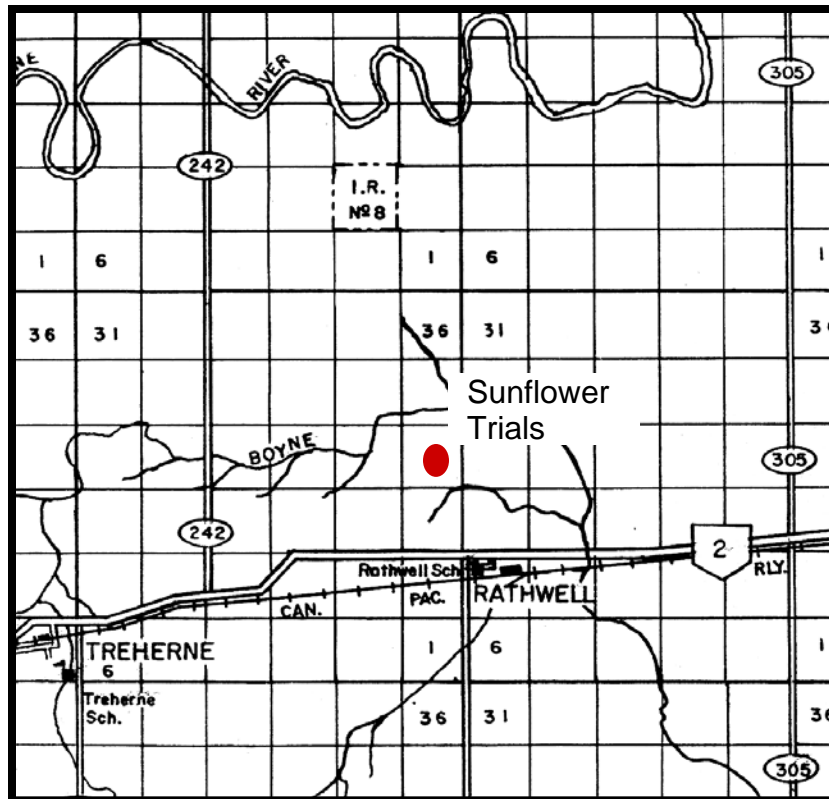

MANITOBA CROP VARIETY EVALUATION TRIALS (MCVET) 2009

Location: Treherne ([click on red dot to view detailed site layout](#))

❖ Site Map – Sunflowers

Directions

Sunflower Site: 1.5 miles north of junction of Rathwell. Turn north at the junction of HWY and HWY 244. The trials are on the east side of