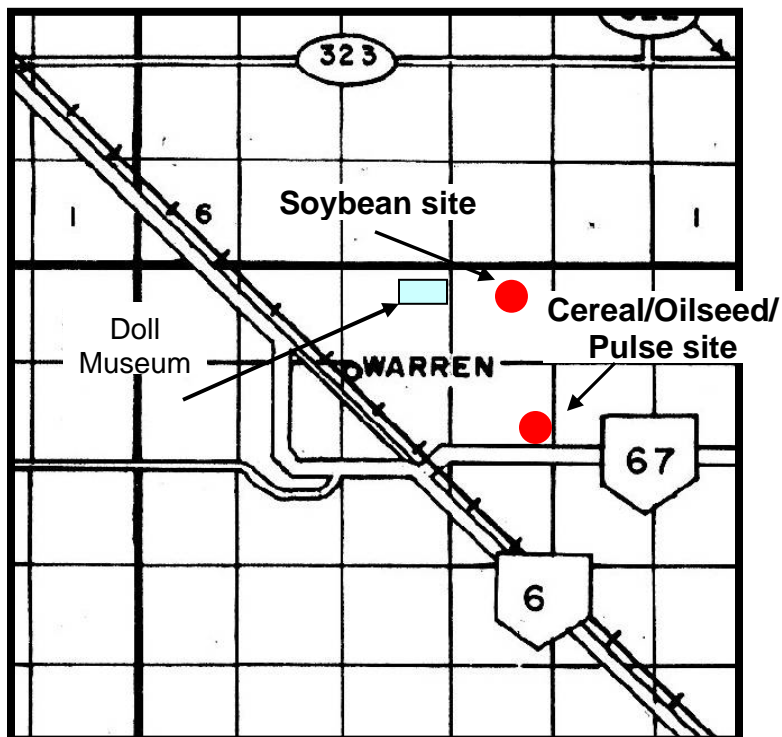

MANITOBA CROP VARIETY EVALUATION TRIALS (MCVET) 2009

Location: Stonewall ([click on red dot to view detailed site layout](#))

- ❖ [Site Map – Soybean](#)
- ❖ [Site Map – Cereal/Oilseed/Pulse](#)

Directions:

Soybean Site: Turn East onto Hwy 67 from Hwy 6 for ¼ mile. Travel North for 2 miles, and then East for .6 of a mile. The soybean field is on the South side of the road.

Cereal Site: Turn East onto Hwy 67 from Hwy 6 for 1 mile. Cereals are on the north side of Hwy 67. Oilseeds & Pulses are on the south side of the highway