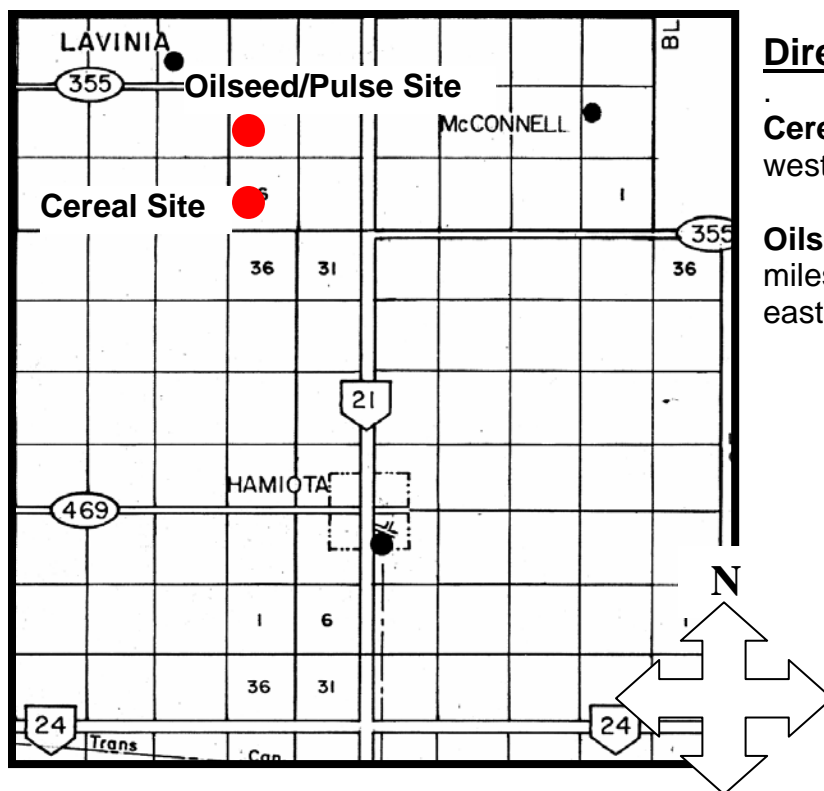

MANITOBA CROP VARIETY EVALUATION TRIALS (MCVET) 2009

Location: Hamiota ([click on red dot to view detailed site layout](#))

❖ [Site Map – Cereals](#)

❖ [Site Map – Oilseeds/Pulses](#)

Directions:

Cereal Site: Travel 4 miles north of Hamiota on Hwy 21, and 2 miles west. Plots are located on the north side of the road.

Oilseed/Pulse Site: Travel 6 miles north of Hamiota on Hwy 21, and 2 miles west on 355. Travel south $\frac{3}{4}$ of a mile. The plots are located on the east side of the road.

If you have any questions regarding the MCVET plots please feel free to contact the appropriate person from the list below: