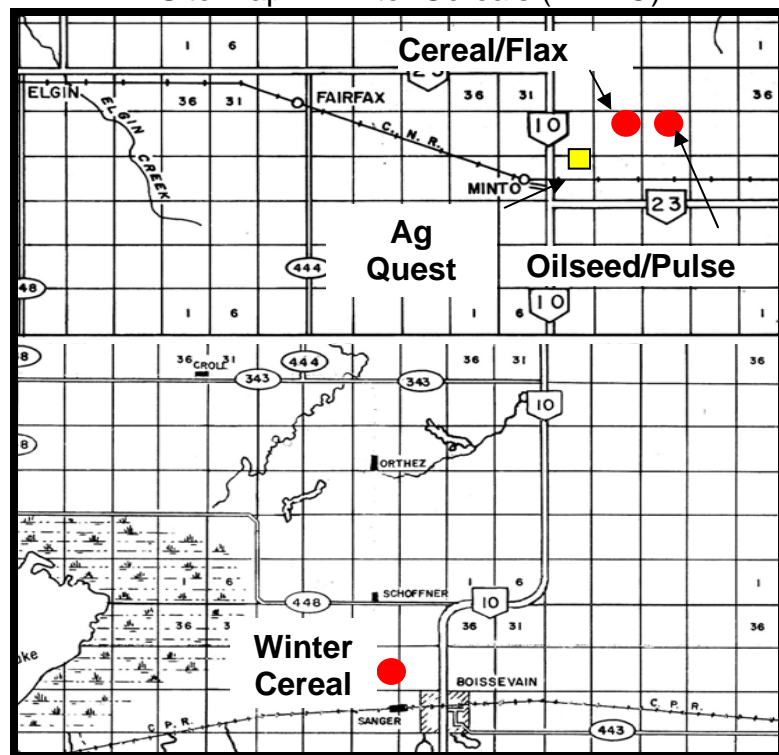

MANITOBA CROP VARIETY EVALUATION TRIALS (MCVET) 2009

Location: Boissevain ([click on red dot to view detailed site layout](#))

- ❖ Site Map – Cereals/Flax (Ag Quest)
- ❖ Site Map – Oilseed/Pulse (Ag Quest)
- ❖ Site Map – Winter Cereals (WADO)

Directions:

Cereal/Flax Site: Travel 1.5 miles north of Minto on Hwy 10. Turn right and travel 1.5 miles east on the gravel road.

Oilseed/Pulse Site: Travel 1.5 miles north of Minto on Hwy 10. Turn right and travel 2.5 miles east on the gravel road.

Winter Cereal Site: Travel 1 mile west of Busy-Bee Drive-In on the north side of Boissevain. The plots are located on the north side of the road.

If you have any questions regarding the MCVET plots please feel free to contact the cooperator for the site or one of the MAFRI staff listed below: