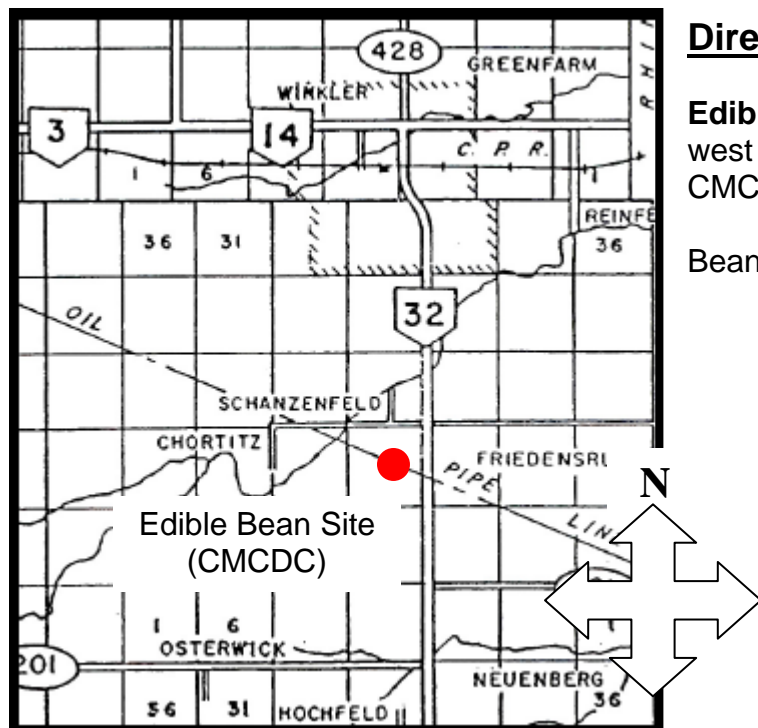

MANITOBA CROP VARIETY EVALUATION TRIALS (MCVET) 2009

Location: Winkler ([click on red dot to view detailed site layout](#))

❖ Site Map – Edible Bean

Directions:

Edible Bean Site: 9 km south of junction of Hwy 14 and Hwy 32. Site is on west side of road, access is a dirt road on south edge of site. Watch for the CMCDC sign.

Bean trials are in the northwest corner, just east of the trailer.

If you have any questions regarding the MCVET plots please feel free to contact the appropriate person from the list below:

MCVET
Roger Burak
Technician
PH: 204-641-4640