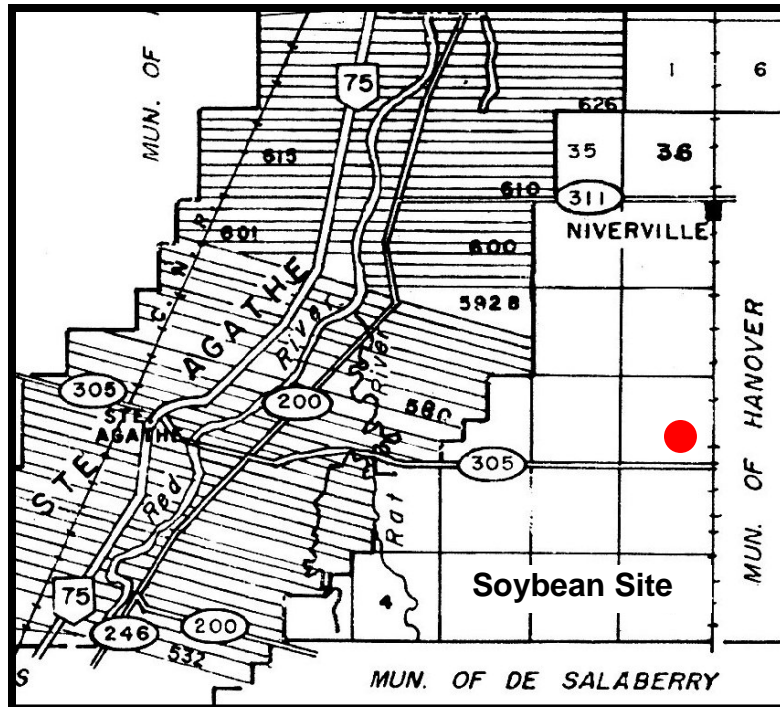

MANITOBA CROP VARIETY EVALUATION TRIALS (MCVET) 2009

Location: St. Pierre ([click on red dot to to view detailed site layout](#))

❖ Site Map – Soybean

Directions:

Soybean Site: Travel 6.5 miles East of St. Agathe on HWY 305. Access to the field is 10 meters before the railway tracks.