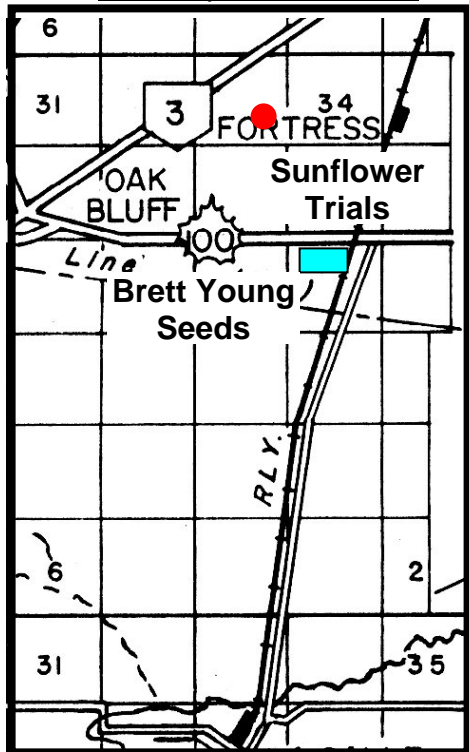

MANITOBA CROP VARIETY EVALUATION TRIALS (MCVET) 2009

Location: Oakbluff ([click on red dot to view detailed site layout](#))

❖ Site Map – Sunflowers

Directions

Sunflower Site: 1.5 miles south of junction of McGillvray Blvd. and La Salle Road. At yard site with house, car port and bard, turn east into second approach and follow field road. Plots are in southeast part of field.