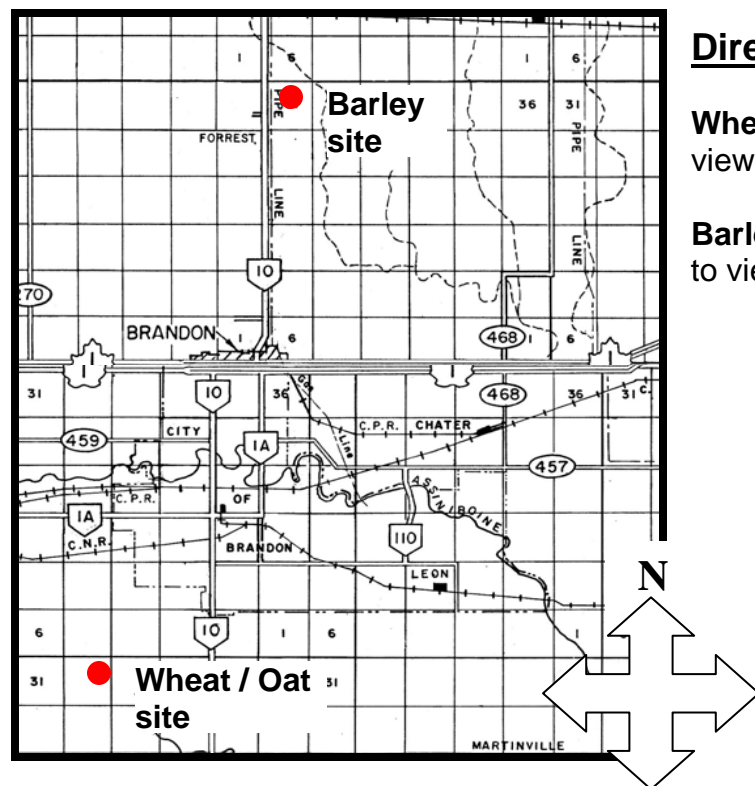

MANITOBA CROP VARIETY EVALUATION TRIALS (MCVET) 2009

Location: Brandon ([click on red dot to view detailed site layout](#))

- ❖ [Site Map – Wheat/Oat \(AAFC\)](#)
- ❖ [Site Map – Barley \(Viterra\)](#)

Directions:

Wheat/Oat Site: At the AAFC Research Farm Site - Call ahead to view site Rick Svistovski (204) 724-6425.

Barley Site: At the Viterra Research Farm Site in Forreest - Call ahead to view site Mike Hutton (204) 724-2981.