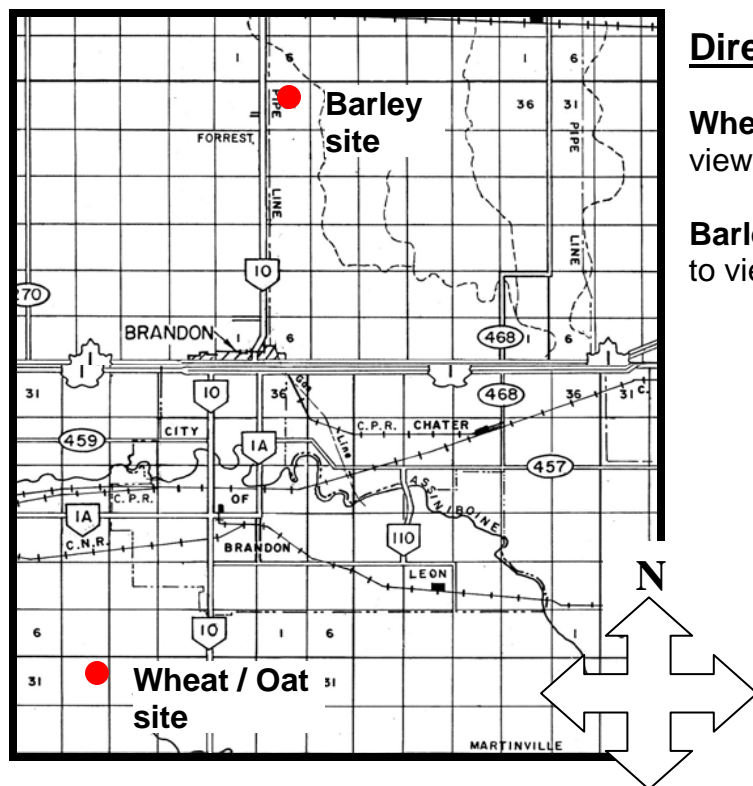

MANITOBA CROP VARIETY EVALUATION TRIALS (MCVET) 2009

Location: Brandon ([click on red dot to view detailed site layout](#))

- ❖ [Site Map – Wheat/Oat \(AAFC\)](#)
- ❖ [Site Map – Barley \(Viterra\)](#)

Directions:

Wheat/Oat Site: At the AAFC Research Farm Site - Call ahead to view site Rick Svistovski (204) 724-6425.

Barley Site: At the Viterra Research Farm Site in Forrest - Call ahead to view site Mike Hutton (204) 724-2981.