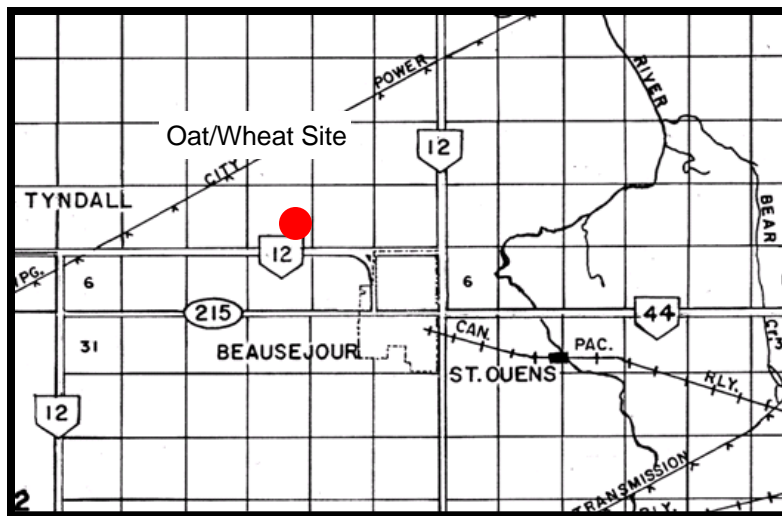

MANITOBA CROP VARIETY EVALUATION TRIALS (MCVET) 2009

Location: Beausejour ([click on red dot to view detailed site layout](#))

❖ [Site Map – Oats/Wheat](#)

Directions:

Oat/Wheat Site: On HWY 12 (also referred to as HWY 44 when traveling in an east/west direction) for 1 mile west of Beausejour. Trial is on north side and access is by turning north on the gravel road (RD 40 E), through Viterra yard site.